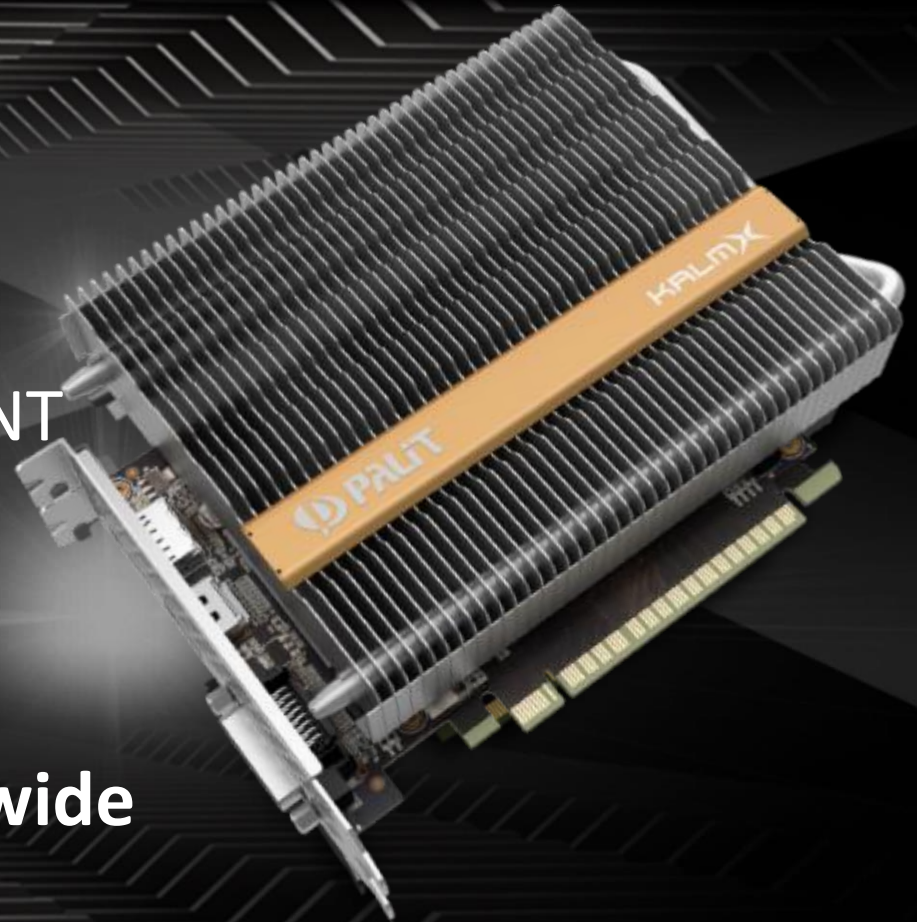

Game Rock

- Gaming series specifically designed for enthusiast gamers
- New, revamped RTX design with latest technologies

Game Rock

JETSTREAM

- Newest JetStream generation with real-time ray tracing
- Advanced, innovative cooling features

JETSTREAM

GAMING PRO

- Mainstream products of RTX series
- Dual Fan
- Powered by the new Nvidia Turing™ architecture

KALM X

PURSUE THE SILENT
0dB GAMING ENVIRONMENT

WITH **PASSIVE COOLING**

Only manufacturer worldwide