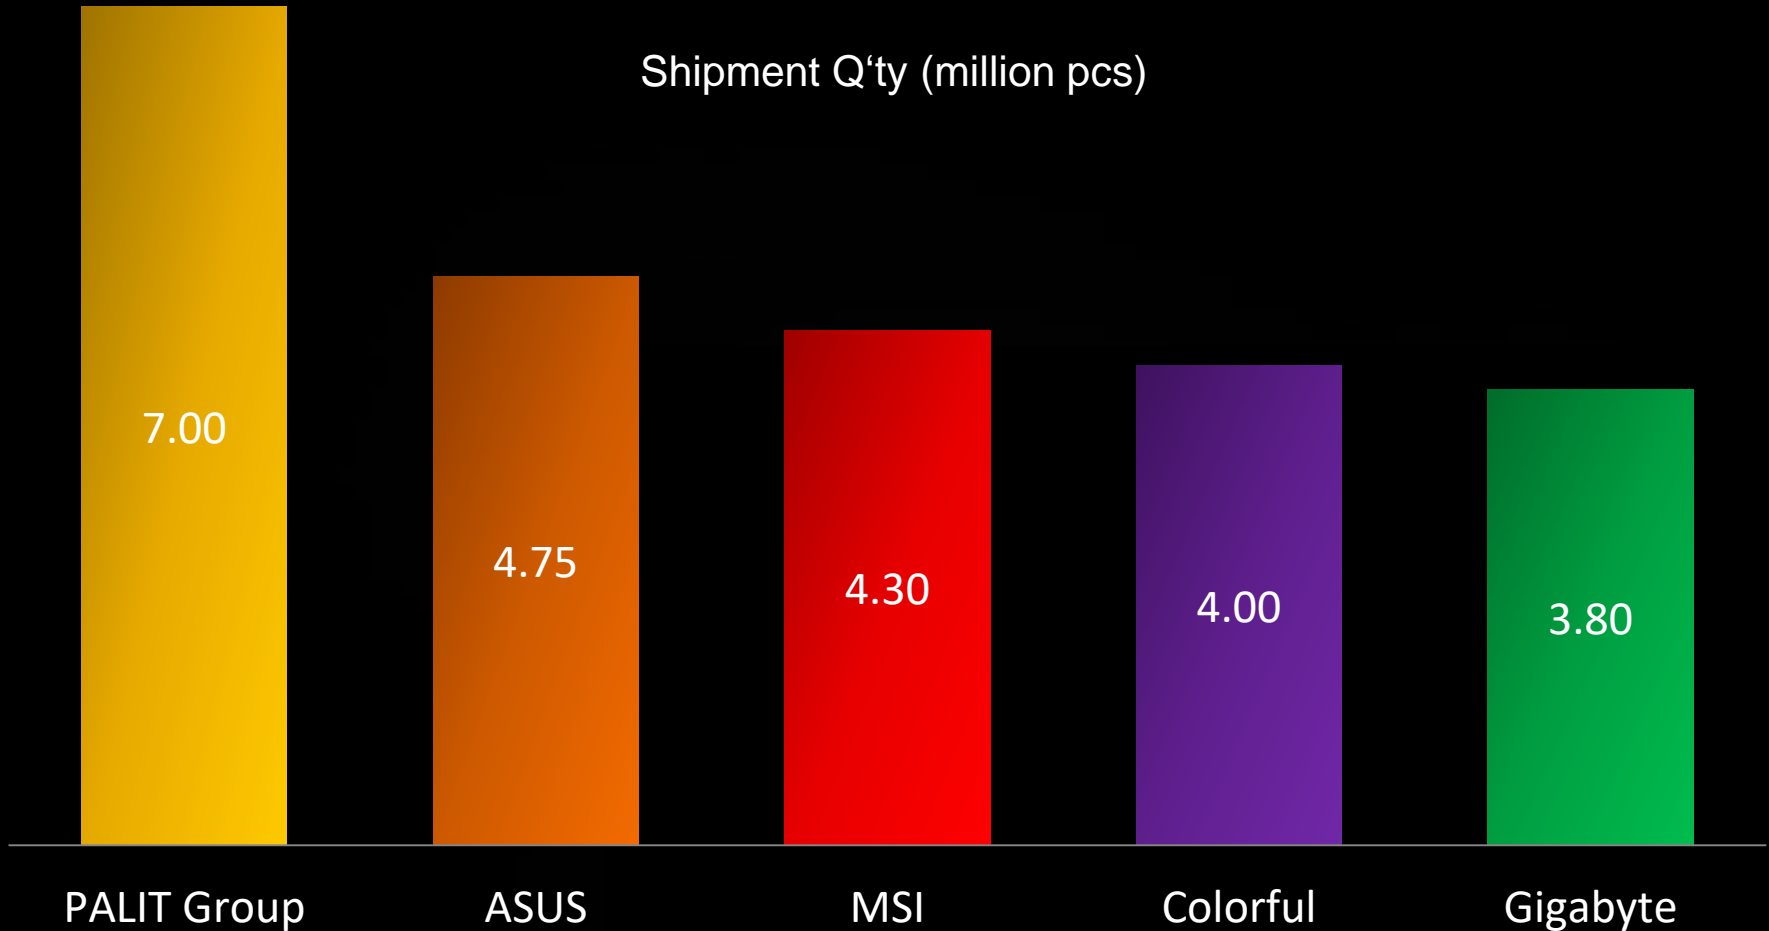

THE BRAND YOU CAN TRUST

ABOUT PALIT

- 30 years of company history
- 19 years European operations
- First graphics card manufacturer in Taiwan
- Biggest graphics manufacturer worldwide
- Exclusive “pure green” NVIDIA partner

2016 Market Shares

Palit's Origin

- **Phonetically derived from the word “palette”**
- **Back when graphics cards were monochrome, PALIT already brought your PC's colors to life – like a painter with the inks on his palette**

EFFICIENT DELIVERY

EXPERTISE

STABLE QUALITY

COMPETITIVE PRICES

PRODUCTION ABILITIES

No. of SMT Lines
25 lines

SMT Daily Max. Output
24 million components

ISO Certified
ISO 9001 (2000)