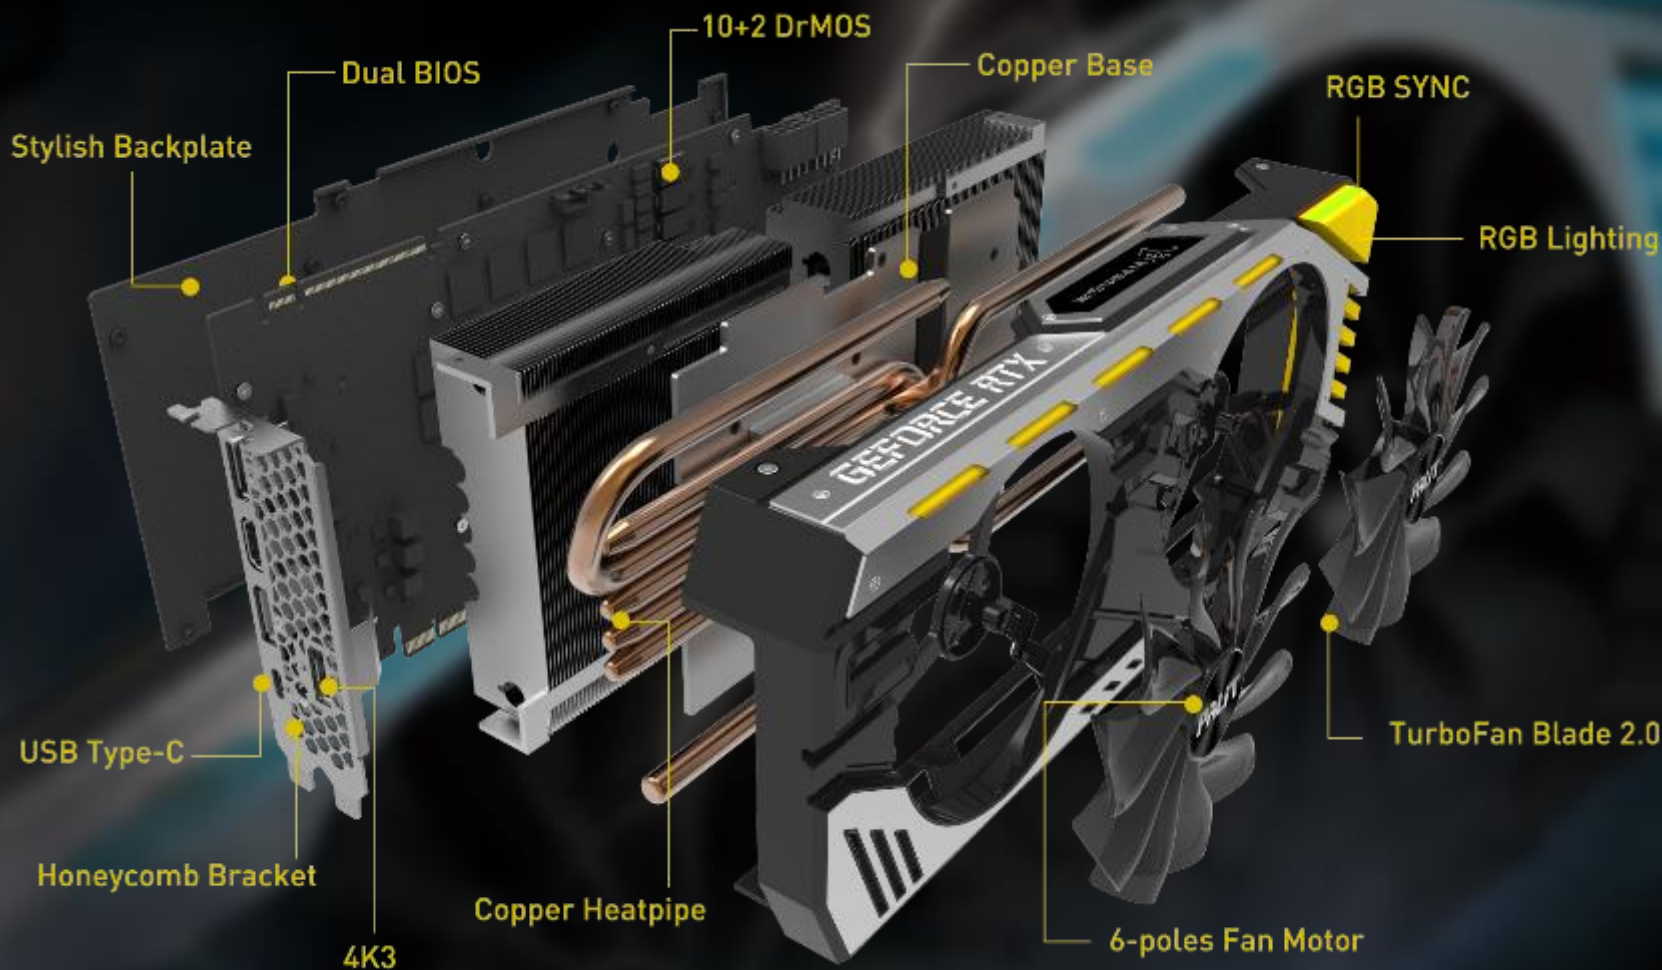

Game Rock

- Gaming series specifically designed for enthusiast gamers
- New, revamped RTX design with latest technologies

Game Rock

JETSTREAM

- Newest JetStream generation with real-time ray tracing
- Advanced, innovative cooling features

JETSTREAM

GAMING PRO

- Mainstream products of RTX series
- Dual Fan
- Powered by the new Nvidia Turing™ architecture

KALM X

PURSUE THE SILENT
0dB GAMING ENVIRONMENT

WITH **PASSIVE COOLING**

Only manufacturer worldwide